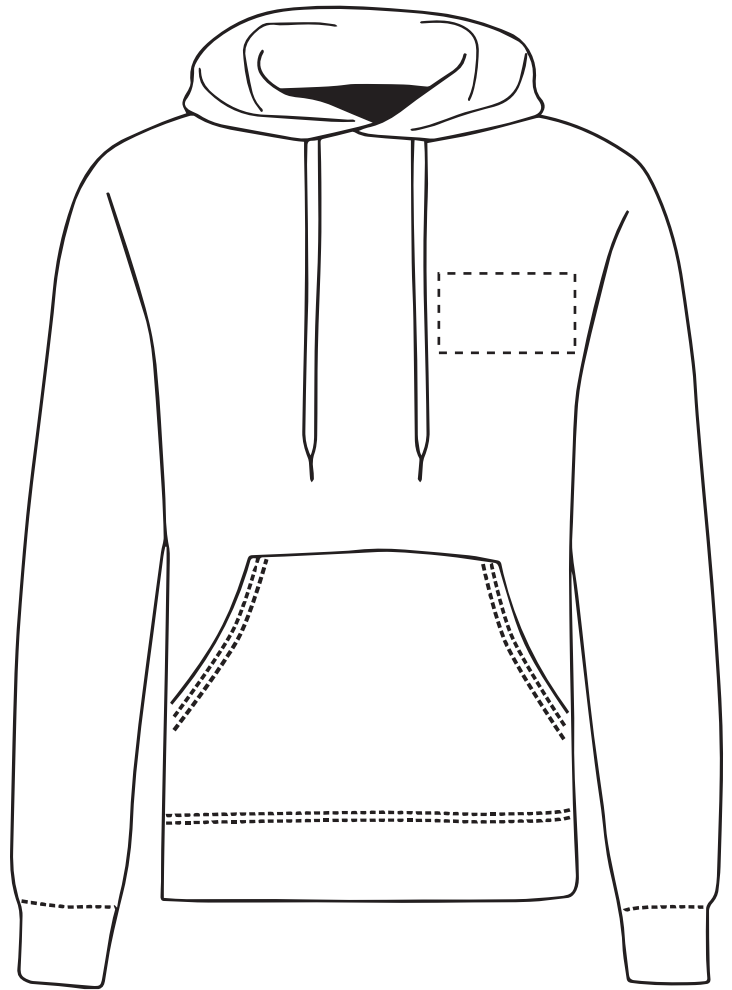

Your Ref:	Quantity:	Product Code:HF0004
Our Ref:	Version: 1	Product Colour:White

PRINTING CONCERNS: PRINT MAY DISCOLOUR

PRODUCT INFO: DUE TO THE NATURE OF THE PRODUCT THE PRINT POSITION MAY VARY BY 2 - 3 MM

Madeira Thread Colours

The dashed line is to demonstrate print area and will not appear on your printed item

- Colour 1
- Colour 1
- Colour 1
- Colour 1

ARTWORK SCALE 15%