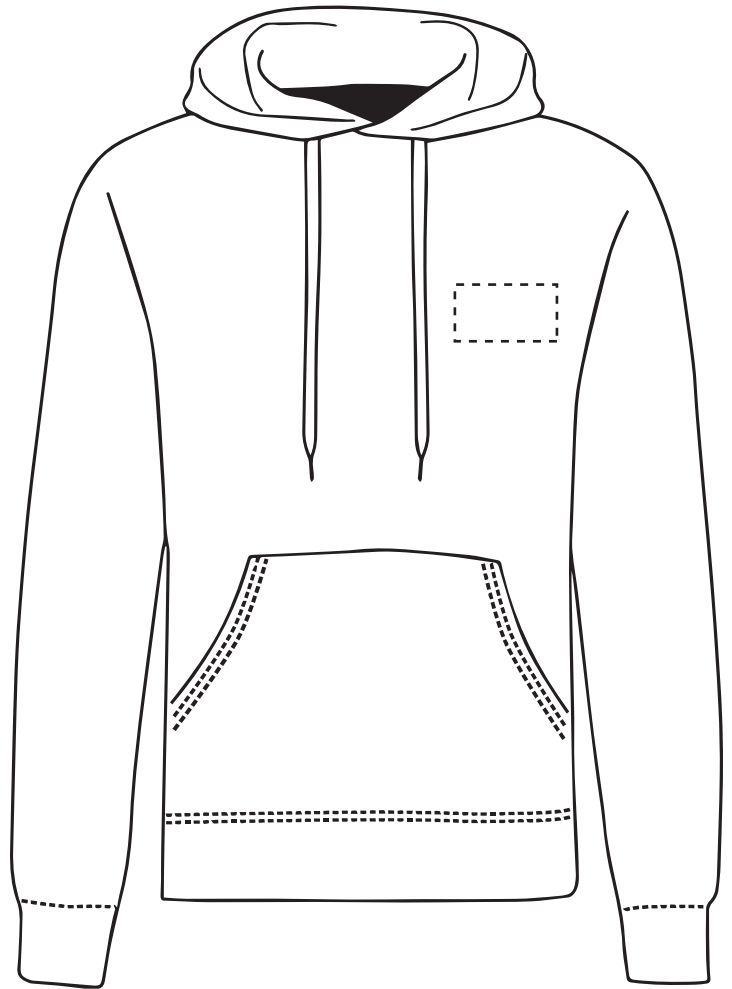

Madeira Thread Colours

The dashed line is to demonstrate print area and will not appear on your printed item

- Colour 1
- Colour 1
- Colour 1
- Colour 1

ARTWORK SCALE 15%

Product Image for visualisation
- colours may vary

ARTWORK SCALE 100%
Max print area 90mm x 50mm

To proceed, please approve visual via the online system.

PLEASE NOTE:

- All colours including print and product are for visual purposes only and should not be regarded as the actual colour of the product and print.
- Some products may vary from batch to batch and may differ from previous orders.
- The colour and texture of a product can also have an effect on the final print colour.
- By approving this order we accept that you understand these terms.